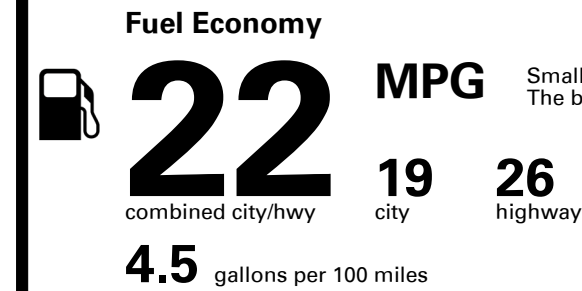

## EPA DOT Fuel Economy and Environment

Gasoline Vehicle

Small SUVs range from 14 to 123 MPG. The best vehicle rates 140 MPGe.

**You spend \$5,000 more in fuel costs over 5 years** compared to the average new vehicle.