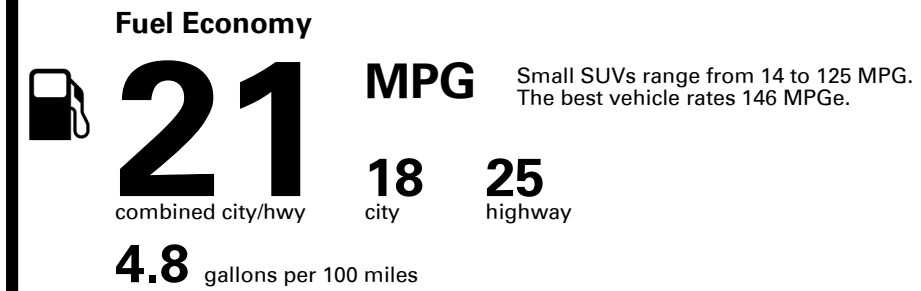

TOTAL PRICE: \$73,295.00

326 A

EMISSIONS:
This vehicle is certified to meet emission requirements in all 50 states

EPA DOT Fuel Economy and Environment

Gasoline Vehicle

You spend \$6,250
more in fuel costs over 5 years
compared to the average new vehicle.

Annual fuel cost \$2,950

Fuel Economy & Greenhouse Gas Rating (tailpipe only)

Smog Rating (tailpipe only)

This vehicle emits 433 grams CO₂ per mile. The best emits 0 grams per mile (tailpipe only). Producing and distributing fuel also create emissions; learn more at fueleconomy.gov.