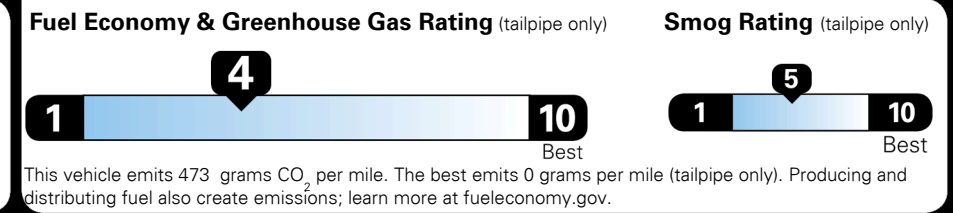

EPA DOT Fuel Economy and Environment

Gasoline Vehicle

Fuel Economy

19 MPG
combined city/hwy

16 MPG
city

22 MPG
highway

5.3 gallons per 100 miles

Standard SUVs range from 12 to 115 MPG. The best vehicle rates 146 MPGe.

You spend $8,000
more in fuel costs over 5 years
compared to the average new vehicle.

Annual fuel cost $3,300