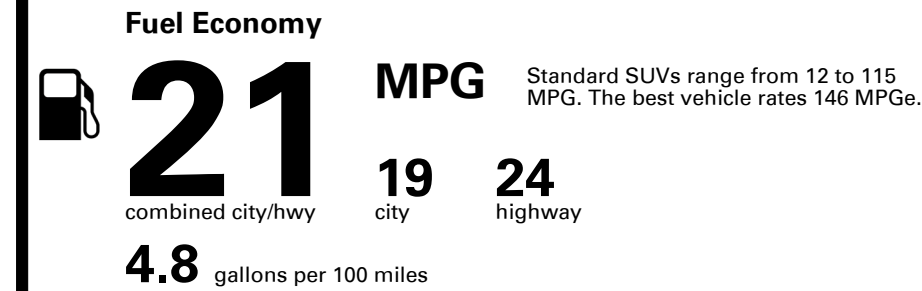

You spend \$6,250
more in fuel costs over 5 years compared to the average new vehicle.

Annual fuel cost \$2,950

Fuel Economy & Greenhouse Gas Rating (tailpipe only)

Smog Rating (tailpipe only)

This vehicle emits 427 grams CO₂ per mile. The best emits 0 grams per mile (tailpipe only). Producing and distributing fuel also create emissions; learn more at fueleconomy.gov.