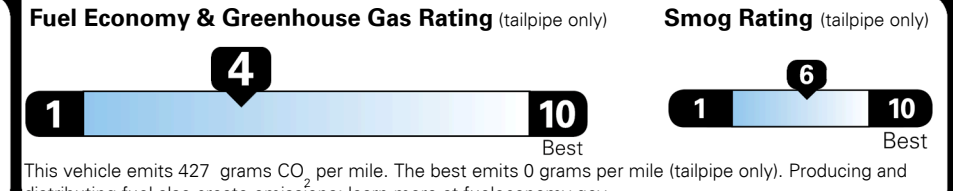

Inland Freight & Handling : \$1,495.00

TOTAL PRICE: \$66,270.00

EPA DOT Fuel Economy and Environment

Gasoline Vehicle

Fuel Economy

21 MPG
 combined city/hwy

19 MPG
 city

24 MPG
 highway

4.8 gallons per 100 miles

Standard SUVs range from 12 to 115 MPG. The best vehicle rates 146 MPGe.

You spend \$6,250
 more in fuel costs over 5 years compared to the average new vehicle.

Annual fuel cost \$2,950