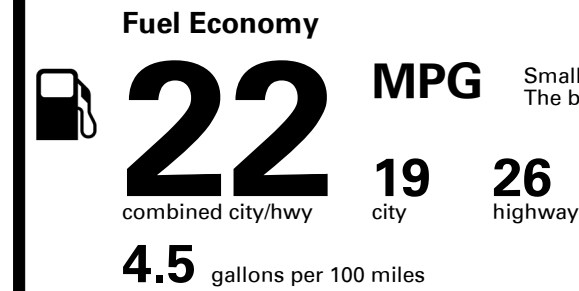

Inland Freight & Handling : $1,095.00

TOTAL PRICE: $57,700.00

252 A 2643QMORNI

SOLD TO: PA711   **SHIPPED TO: PA711**
GENESIS OF PLEASANT HILLS
RT. 51 & LEWIS RUN ROAD
PLEASANT HILLS PA 15236

VIN: KMUMADTB2PU091811	ENGINE: G4KRNA299699	EXTERIOR COLOR: ADRIATIC BLUE	INTERIOR/SEAT COLOR: SEVILLA RED/SEVILLA RED
MODEL: U0422A45	PORT OF ENTRY: PH	TRANSPORT: TRUCK	ACCESSORY WEIGHT: 16 lbs./ 7 kgs.

EMISSIONS:
This vehicle is certified to meet emission requirements in all 50 states

EPA DOT Fuel Economy and Environment

Gasoline Vehicle

Small SUVs range from 14 to 129 MPG. The best vehicle rates 132 MPGe.

You spend $4,500 more in fuel costs over 5 years compared to the average new vehicle.

Annual fuel cost $2,500

Fuel Economy & Greenhouse Gas Rating (tailpipe only)