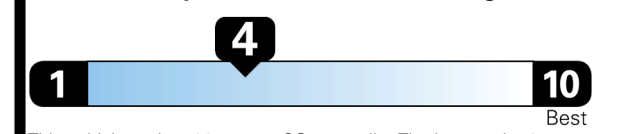

## EPA DOT Fuel Economy and Environment

Gasoline Vehicle

**You spend \$5,750**  
more in fuel costs over 5 years compared to the average new vehicle.

**Annual fuel cost \$2,850**

**Fuel Economy & Greenhouse Gas Rating** (tailpipe only)