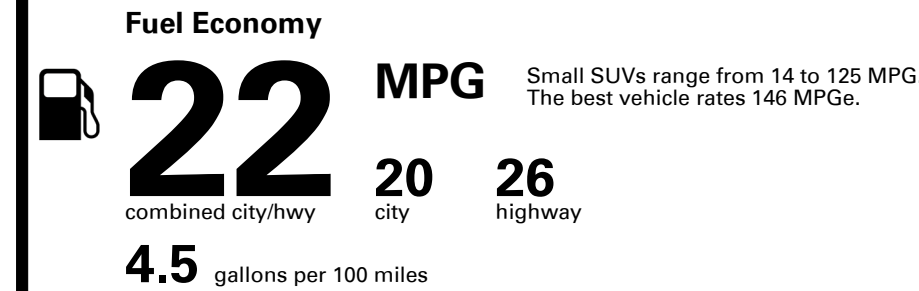

## EPA DOT Fuel Economy and Environment

Gasoline Vehicle

**You spend \$5,750**  
more in fuel costs over 5 years compared to the average new vehicle.

**Annual fuel cost \$2,850**

**Fuel Economy & Greenhouse Gas Rating** (tailpipe only)